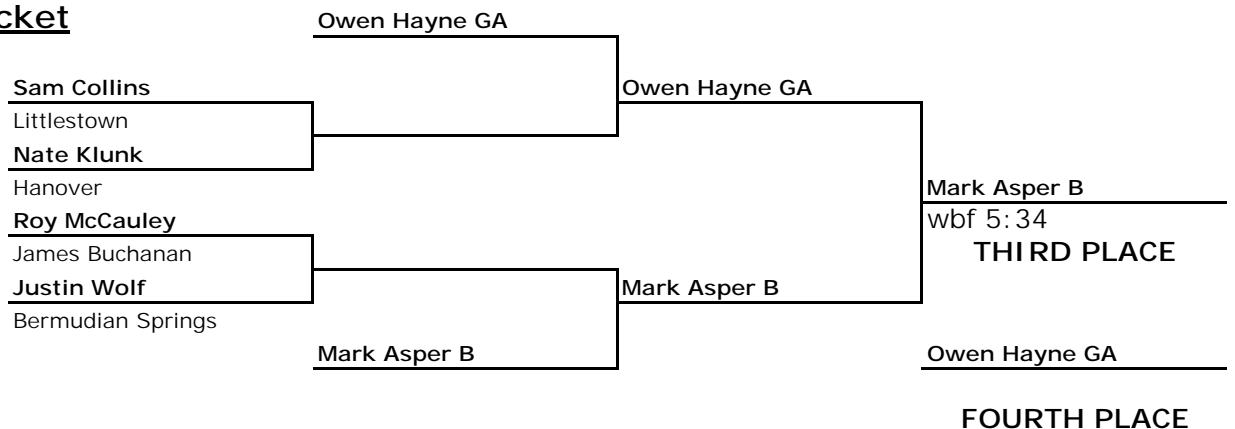

<http://www.linemountain.com/tvl>

Championship Bracket

Consolation Bracket

2001
 Pennsylvania AA
 District III
 Section I
 171 lbs

<http://www.linemountain.com/tvl>

Championship Bracket

Consolation Bracket

2001
 Pennsylvania AA
 District III
 Section I
 189 lbs