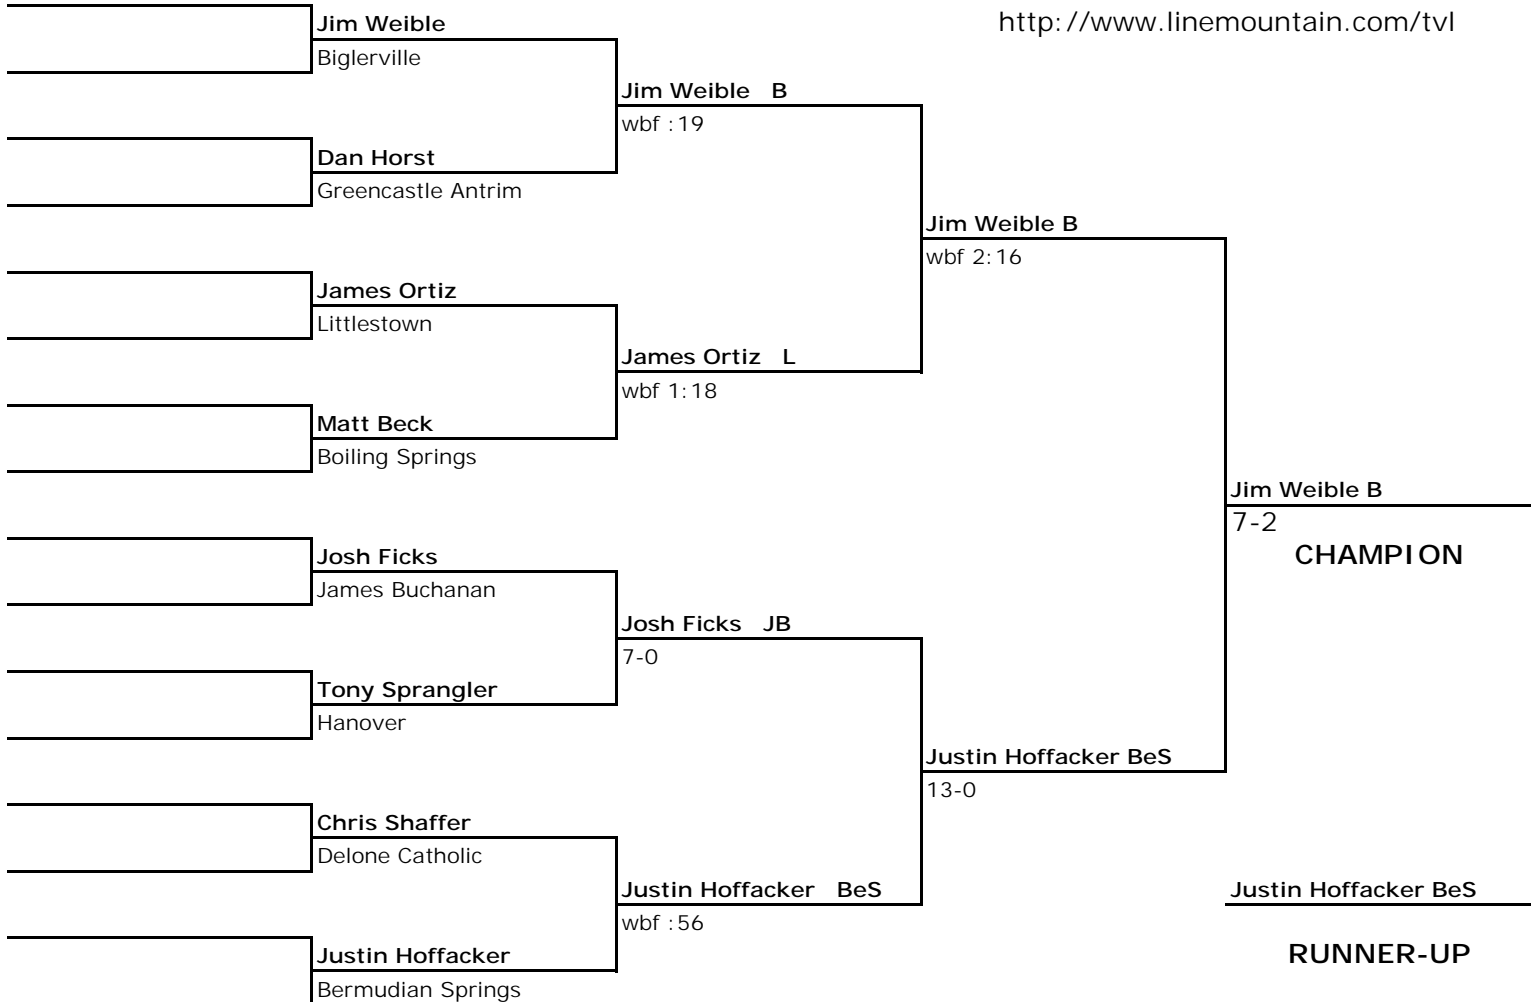

2001
Pennsylvania AA
District III
Section I
189 lbs

<http://www.linemountain.com/tvl>

Championship Bracket