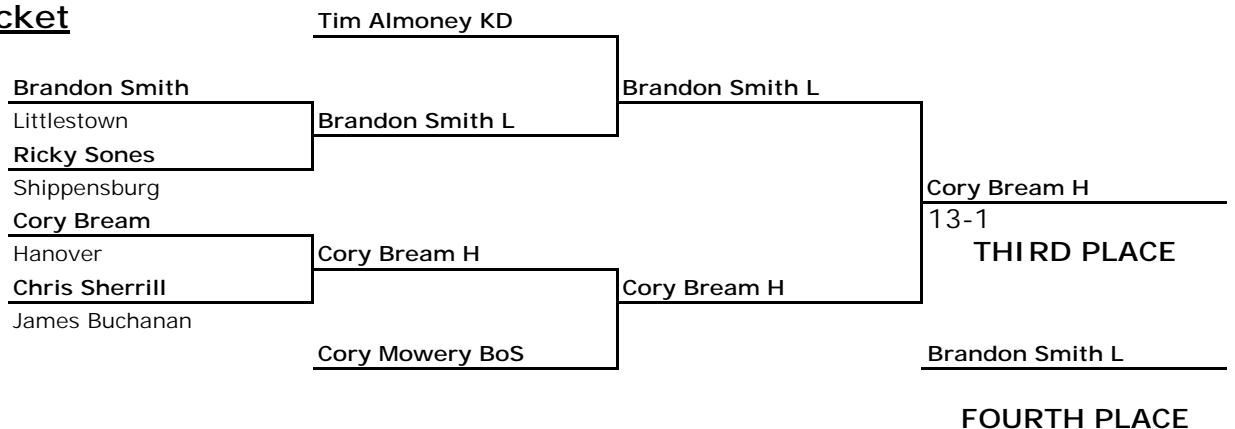

Championship Bracket

Consolation Bracket

2001
 Pennsylvania AA
 District III
 Section I
 119 lbs

<http://www.linemountain.com/tvl>

Championship Bracket

Consolation Bracket

2001
 Pennsylvania AA
 District III
 Section I
 125 lbs