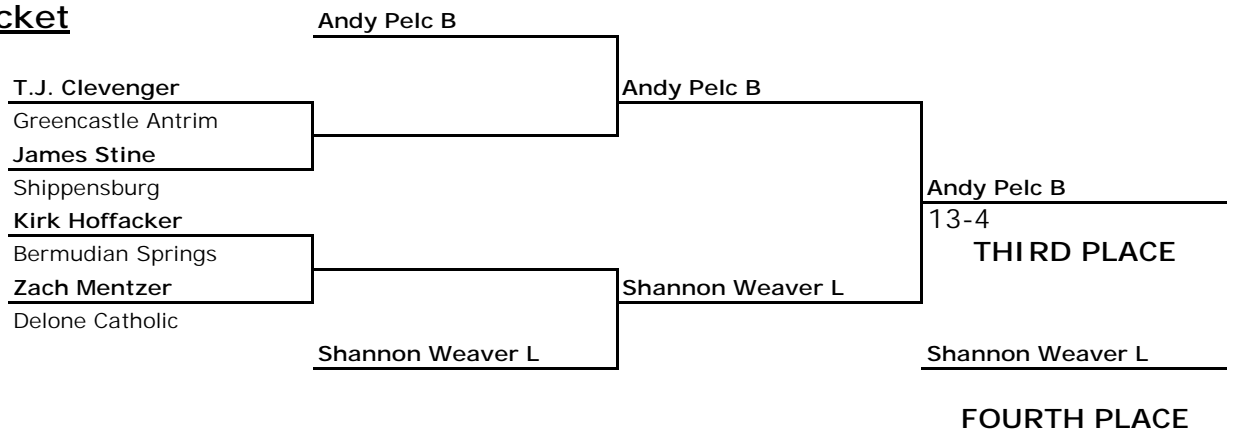

2001
 Pennsylvania AA
 District III
 Section I
 103 lbs

<http://www.linemountain.com/tvl>

Championship Bracket

Consolation Bracket

2001
 Pennsylvania AA
 District III
 Section I
 112 lbs

<http://www.linemountain.com/tvl>