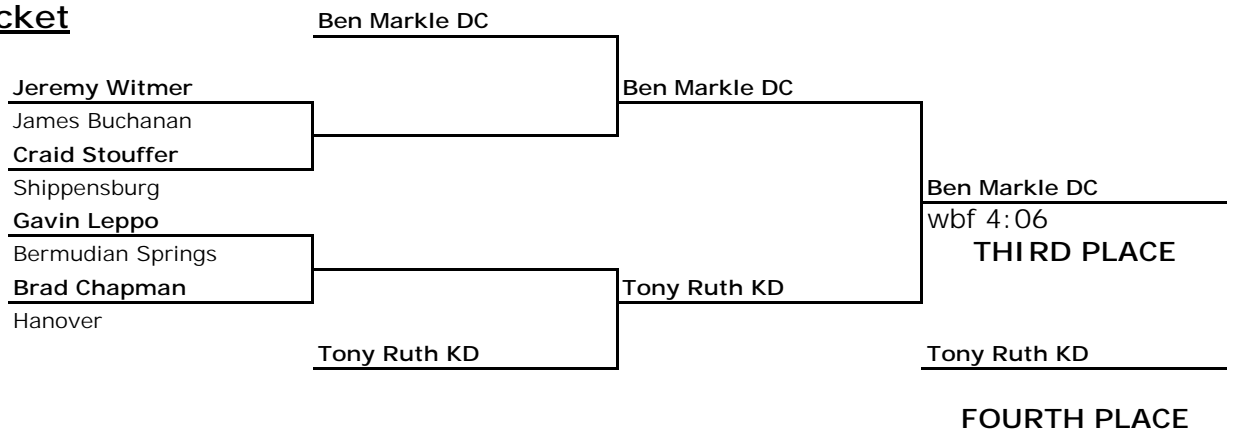

<http://www.linemountain.com/tvl>

Championship Bracket

Consolation Bracket

2001
 Pennsylvania AA
 District III
 Section I
 140 lbs

<http://www.linemountain.com/tvl>

Championship Bracket

Consolation Bracket

2001
 Pennsylvania AA
 District III
 Section I
 145 lbs