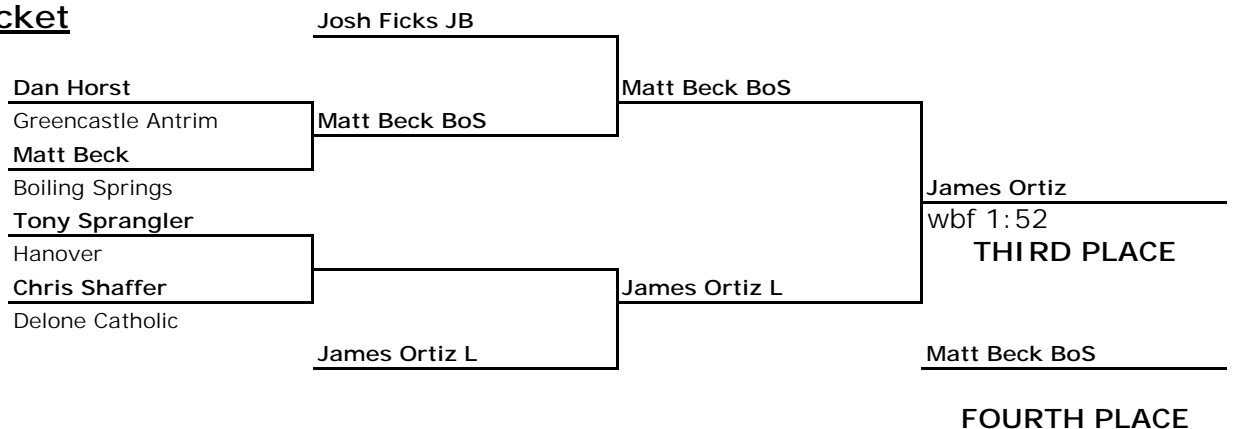

Consolation Bracket