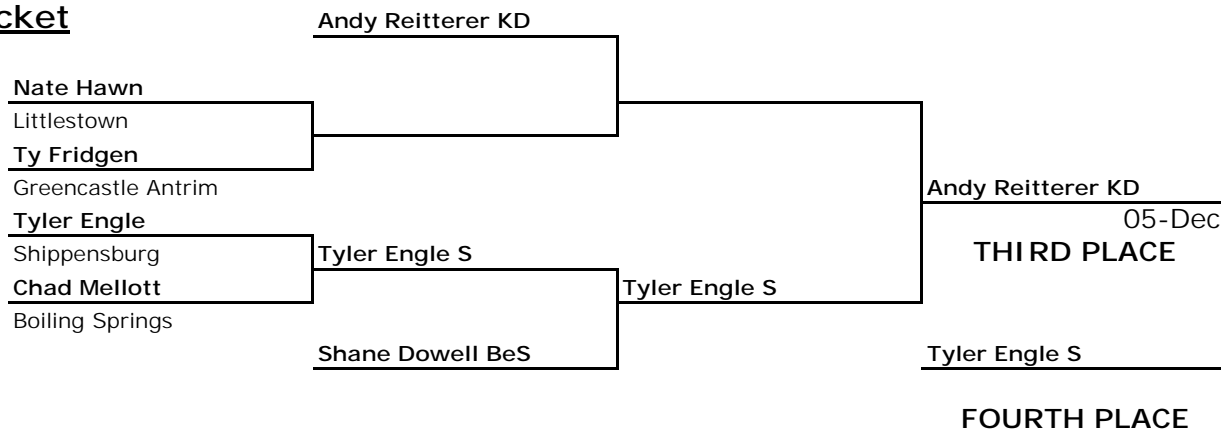

<http://www.linemountain.com/tvl>

Championship Bracket

Consolation Bracket

**2001
Pennsylvania AA
District III
Section I
130 lbs**

<http://www.linemountain.com/tvl>

Championship Bracket

Consolation Bracket

2001
 Pennsylvania AA
 District III
 Section I
 135 lbs