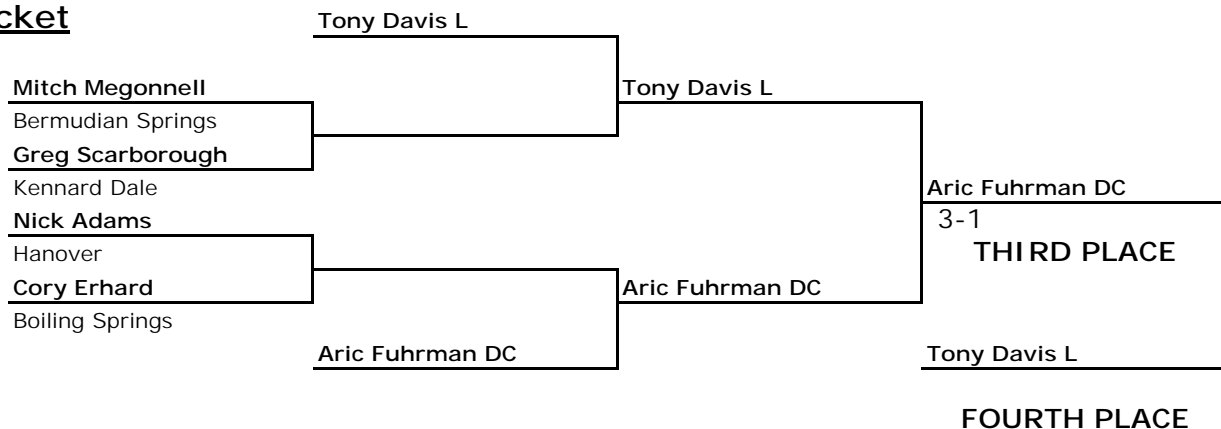

Consolation Bracket