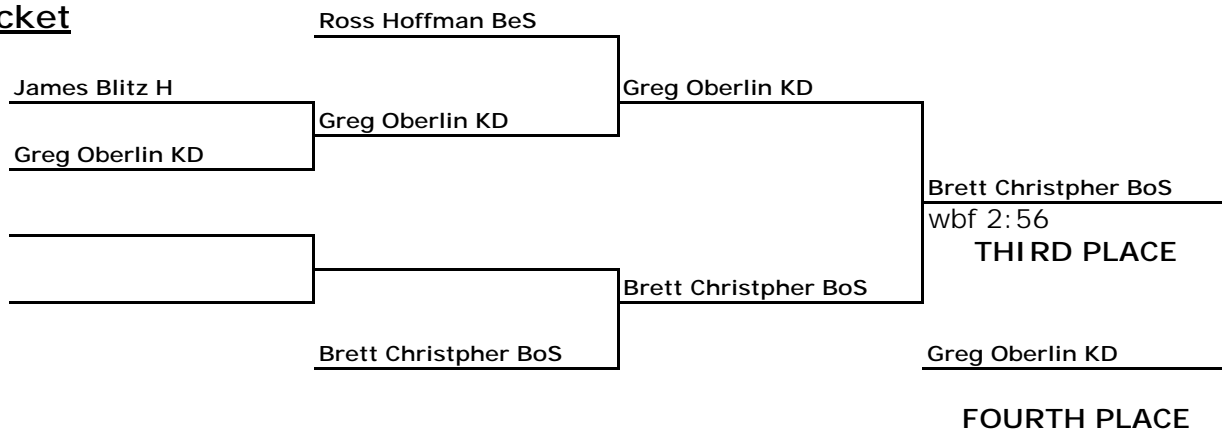

Consolation Bracket