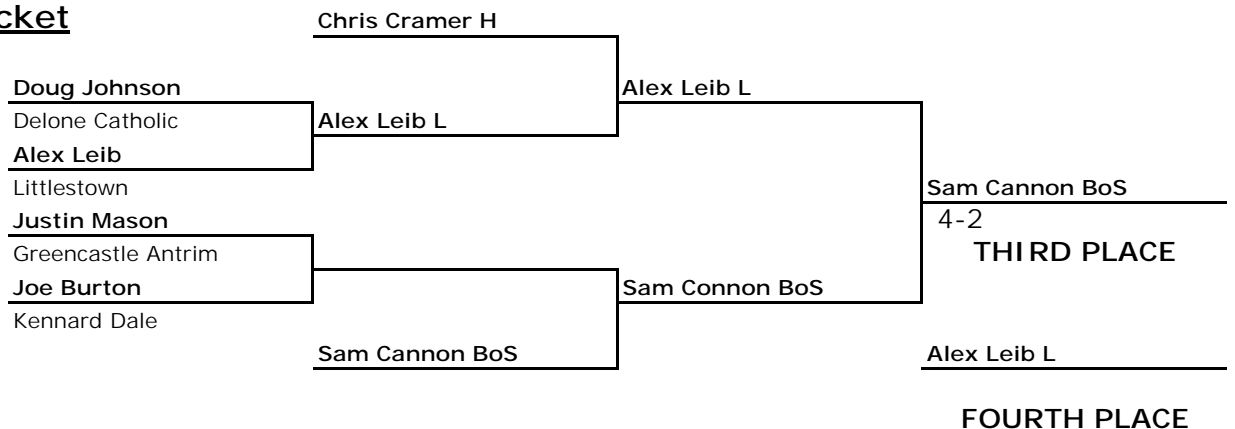

Consolation Bracket