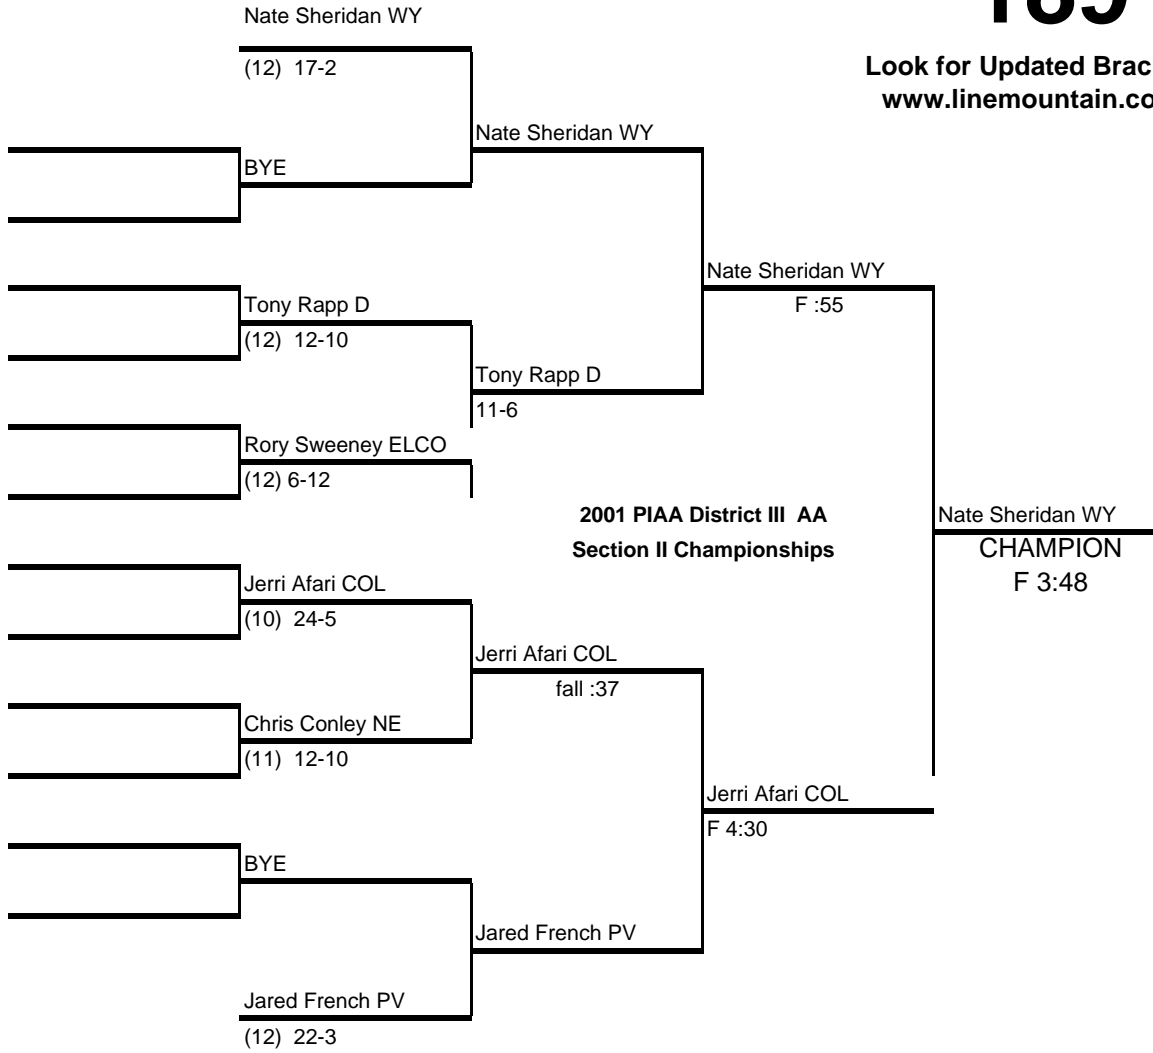

Look for Updated Brack  
www.linemountain.com

**CONSOLATION BRACKET**

ets at  
n/tvl

**CHAMPIONSHIP BRACKET**

**171**

Look for Updated Brack  
www.linemountain.com

**CONSOLATION BRACKET**

ets at  
n/tvl

**CHAMPIONSHIP BRACKET**

**189**

Look for Updated Brack  
www.linemountain.com

**CONSOLATION BRACKET**

ets at  
n/tvl

**CHAMPIONSHIP BRACKET**

**275**

Look for Updated Brack  
www.linemountain.com