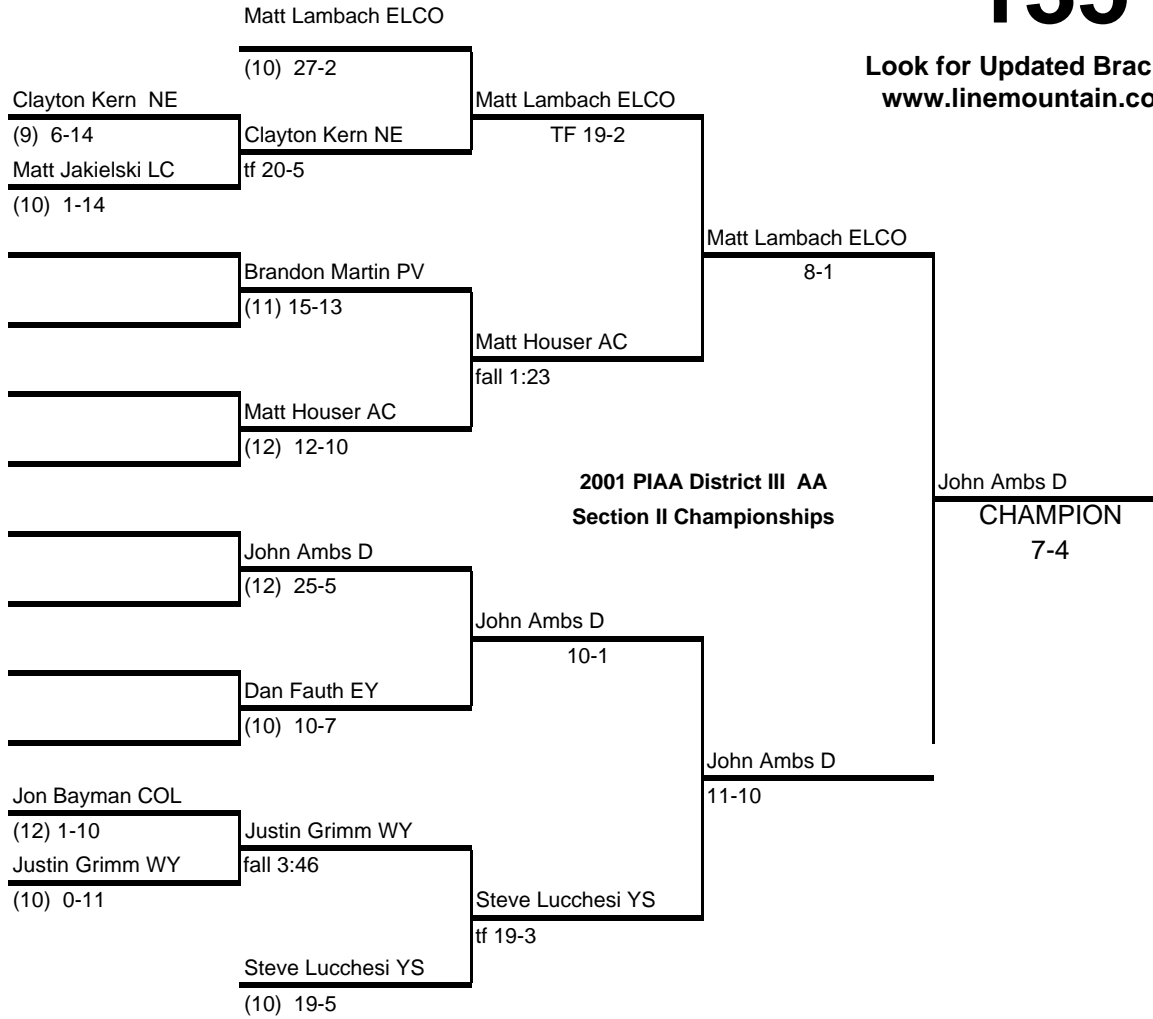

**CONSOLATION BRACKET**

ets at  
n/tvl

**CHAMPIONSHIP BRACKET**

**135**

**Look for Updated Brack  
www.linemountain.com**

**CONSOLATION BRACKET**

ets at  
n/tvl

**CHAMPIONSHIP BRACKET**

**140**

Look for Updated Brack  
www.linemountain.com

**CONSOLATION BRACKET**

ets at  
n/tvl

**CHAMPIONSHIP BRACKET**

**145**

Look for Updated Brack  
www.linemountain.com

**CONSOLATION BRACKET**