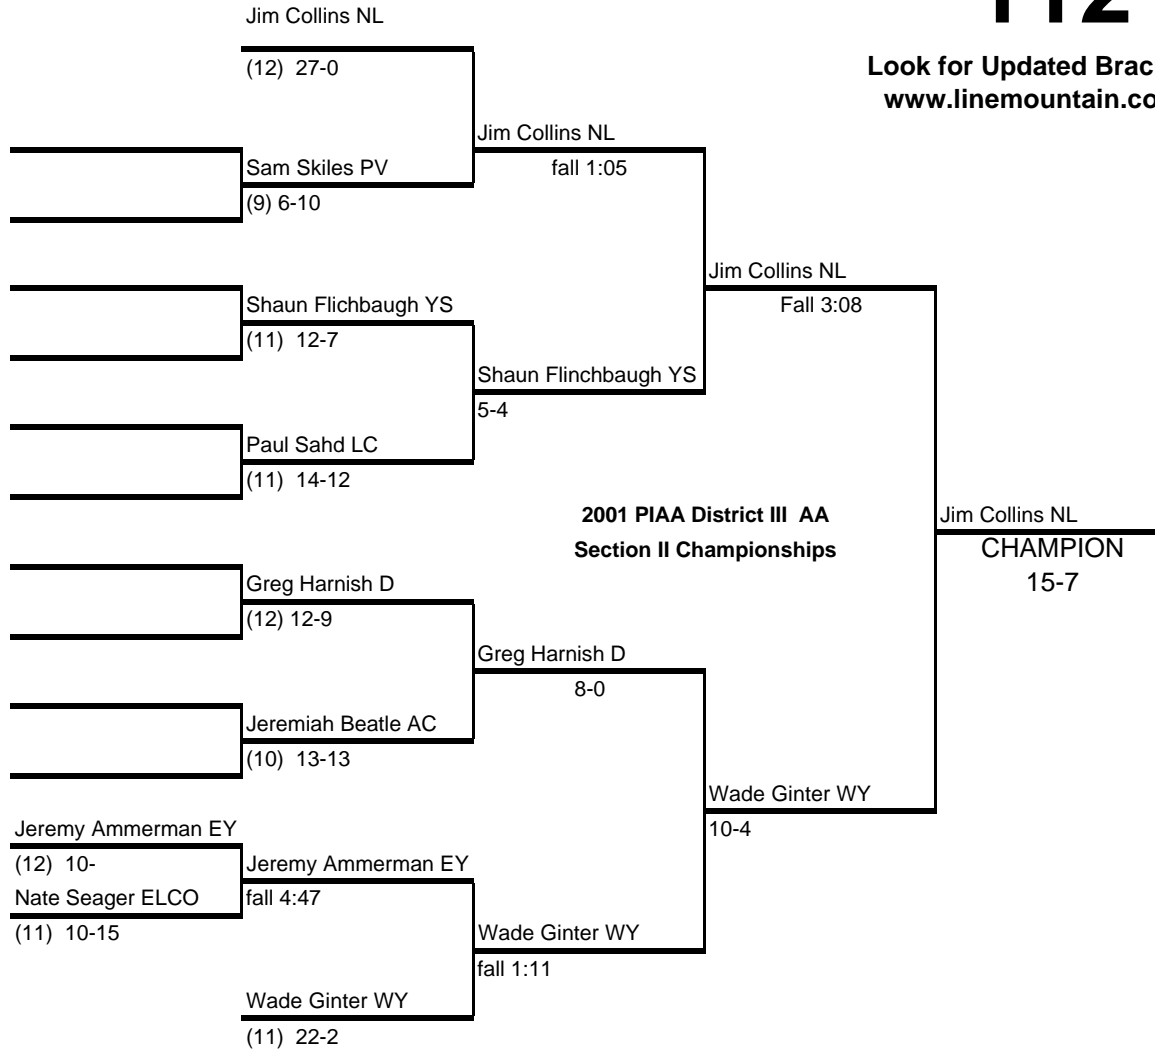

nent

**CHAMPIONSHIP BRACKET**

**103**

Look for Updated Brack  
[www.linemountain.com](http://www.linemountain.com)

**CONSOLATION BRACKET**

ets at  
n/tvl

**CHAMPIONSHIP BRACKET**

**112**

Look for Updated Brack  
www.linemountain.com

**CONSOLATION BRACKET**

ets at  
n/tvl

**CHAMPIONSHIP BRACKET**

**119**

Look for Updated Bracket  
www.linemountain.com

**CONSOLATION BRACKET**

ets at  
n/tvl