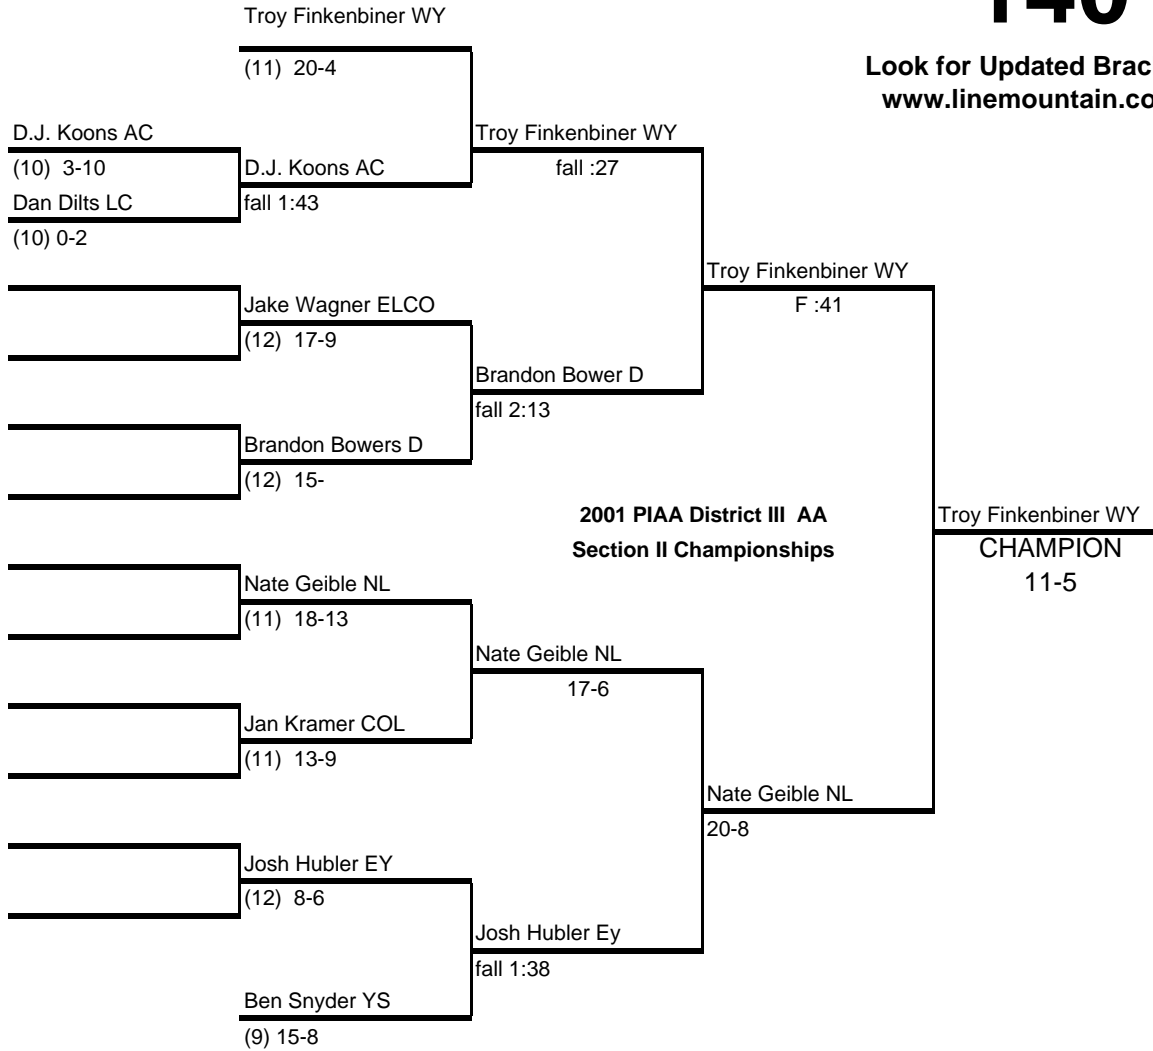

**CONSOLATION BRACKET**

ets at  
n/tvl

**CHAMPIONSHIP BRACKET**

**135**

**Look for Updated Brack  
www.linemountain.com**

**CONSOLATION BRACKET**

ets at  
n/tvl

**CHAMPIONSHIP BRACKET**

**140**

Look for Updated Brack  
www.linemountain.com

**CONSOLATION BRACKET**

ets at  
n/tvl

**CHAMPIONSHIP BRACKET**

**145**

Look for Updated Brack  
www.linemountain.com

**CONSOLATION BRACKET**