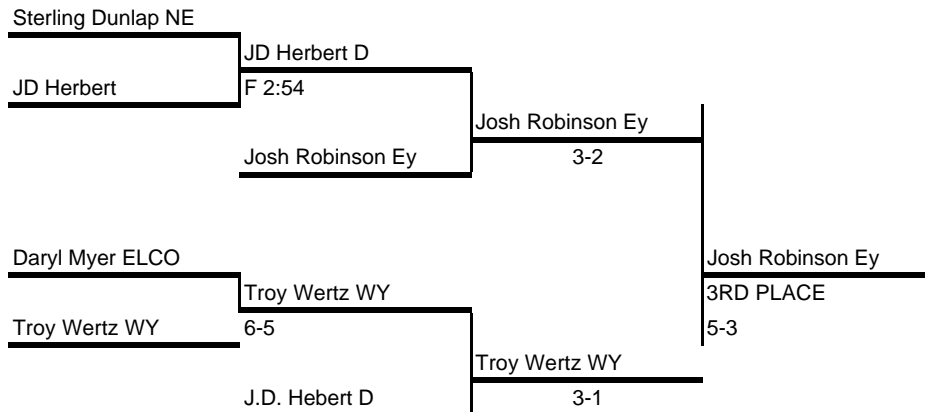

Look for Updated Brack  
www.linemountain.com

**CONSOLATION BRACKET**

ets at  
n/tvl

**CHAMPIONSHIP BRACKET**

**119**

Look for Updated Bracket  
www.linemountain.com

**CONSOLATION BRACKET**

ets at  
n/tvl

**CHAMPIONSHIP BRACKET**

**125**

Look for Updated Brack  
www.linemountain.com

**CONSOLATION BRACKET**

ets at  
n/tvl

**CHAMPIONSHIP BRACKET**

**130**

Look for Updated Brack  
www.linemountain.com

**CONSOLATION BRACKET**

ets at  
n/tvl

**CHAMPIONSHIP BRACKET**

**135**

**Look for Updated Brack  
www.linemountain.com**

**CONSOLATION BRACKET**

ets at  
n/tvl

**CHAMPIONSHIP BRACKET**