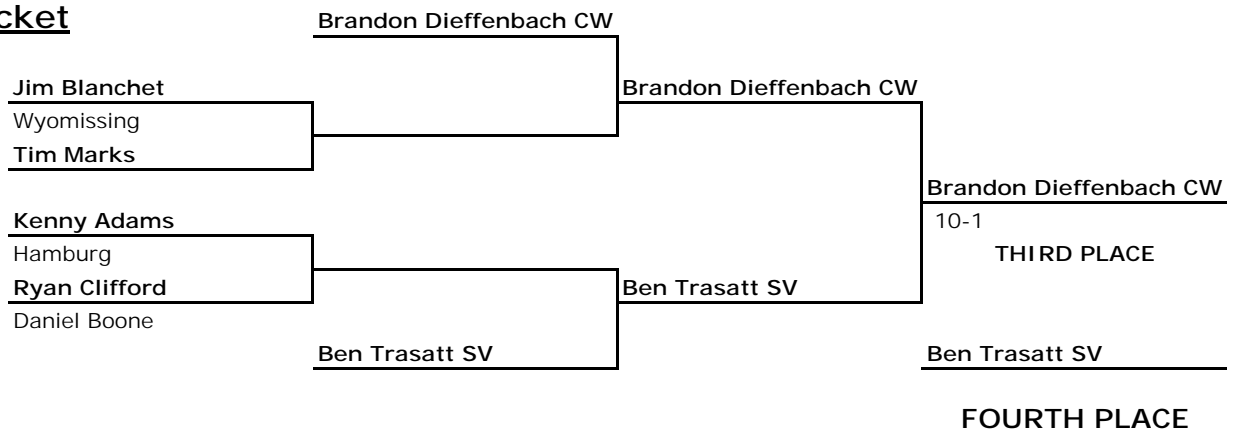

Consolation Bracket