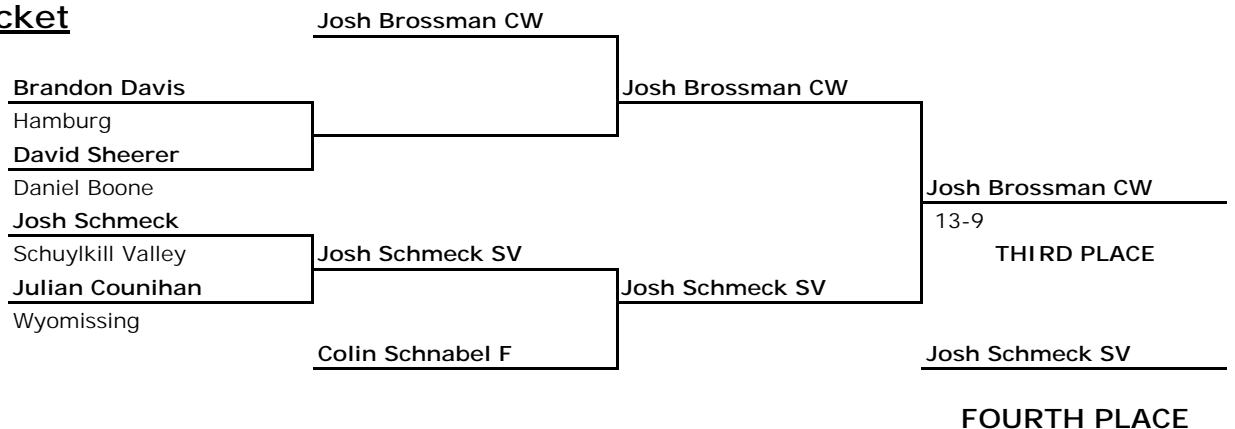

<http://www.linemountain.com/tvl>

Championship Bracket

Consolation Bracket

2001
 Pennsylvania AA
 District III
 Section III
 130 lbs

<http://www.linemountain.com/tvl>

Championship Bracket

Consolation Bracket