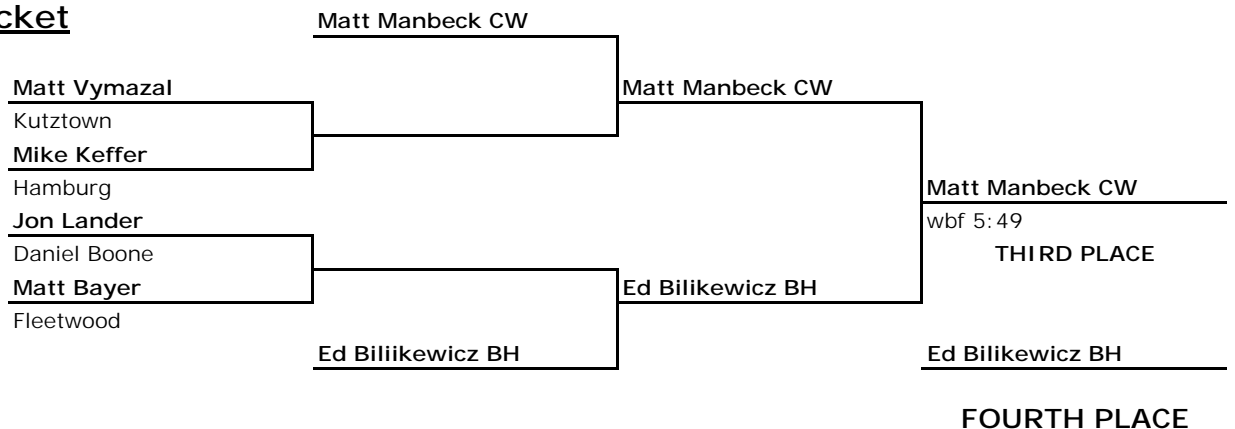

Championship Bracket

Consolation Bracket

2001
 Pennsylvania AA
 District III
 Section III
 145 lbs

<http://www.linemountain.com/tvl>

Championship Bracket

Consolation Bracket

2001
 Pennsylvania AA
 District III
 Section III
 152 lbs