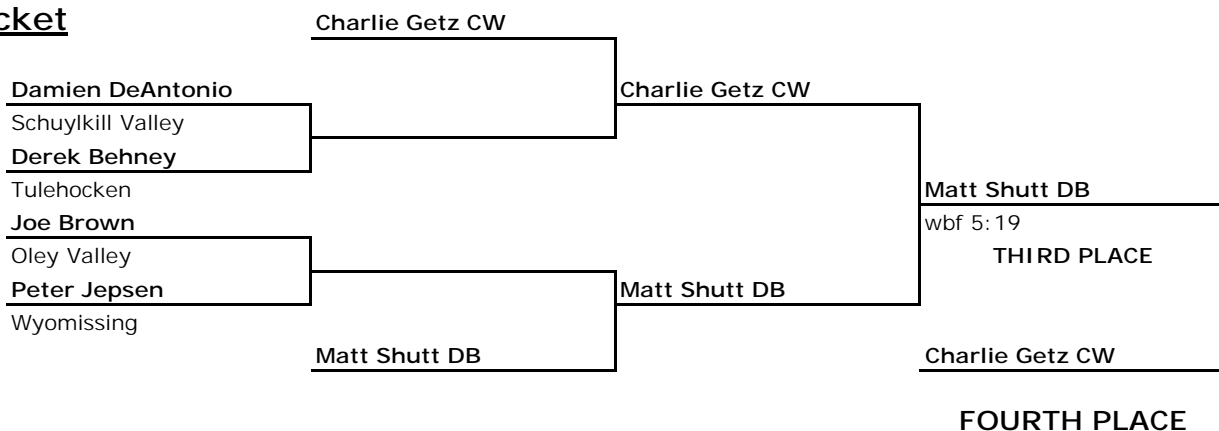

Championship Bracket

Consolation Bracket

**2001
Pennsylvania AA
District III
Section III
119 lbs**

<http://www.linemountain.com/tvl>

Championship Bracket

Consolation Bracket

**2001
Pennsylvania AA
District III
Section III
125 lbs**