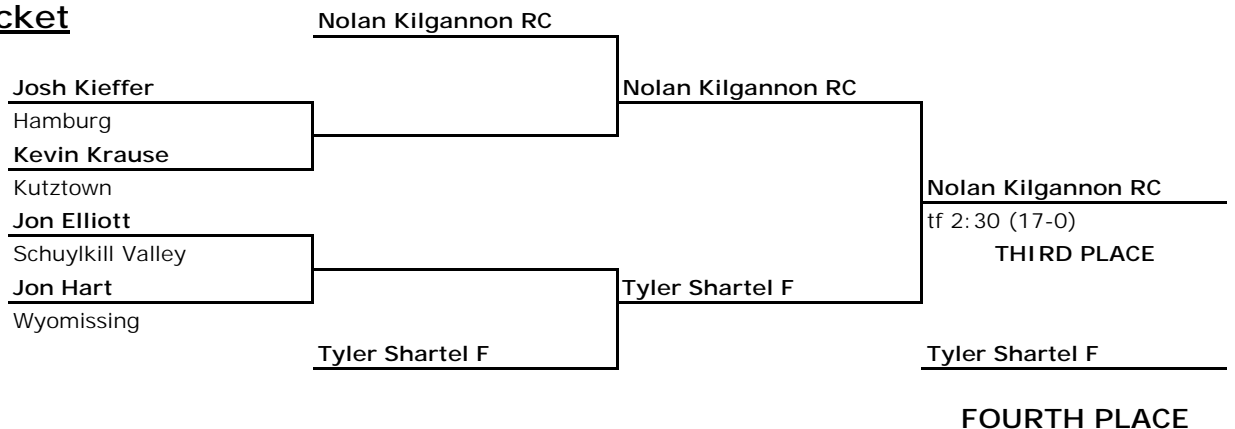

Consolation Bracket