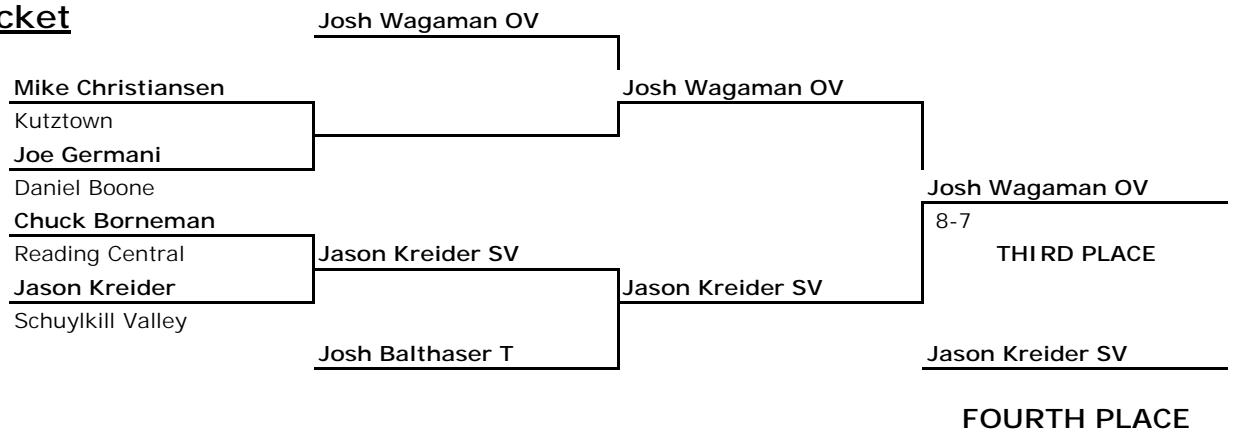

Consolation Bracket