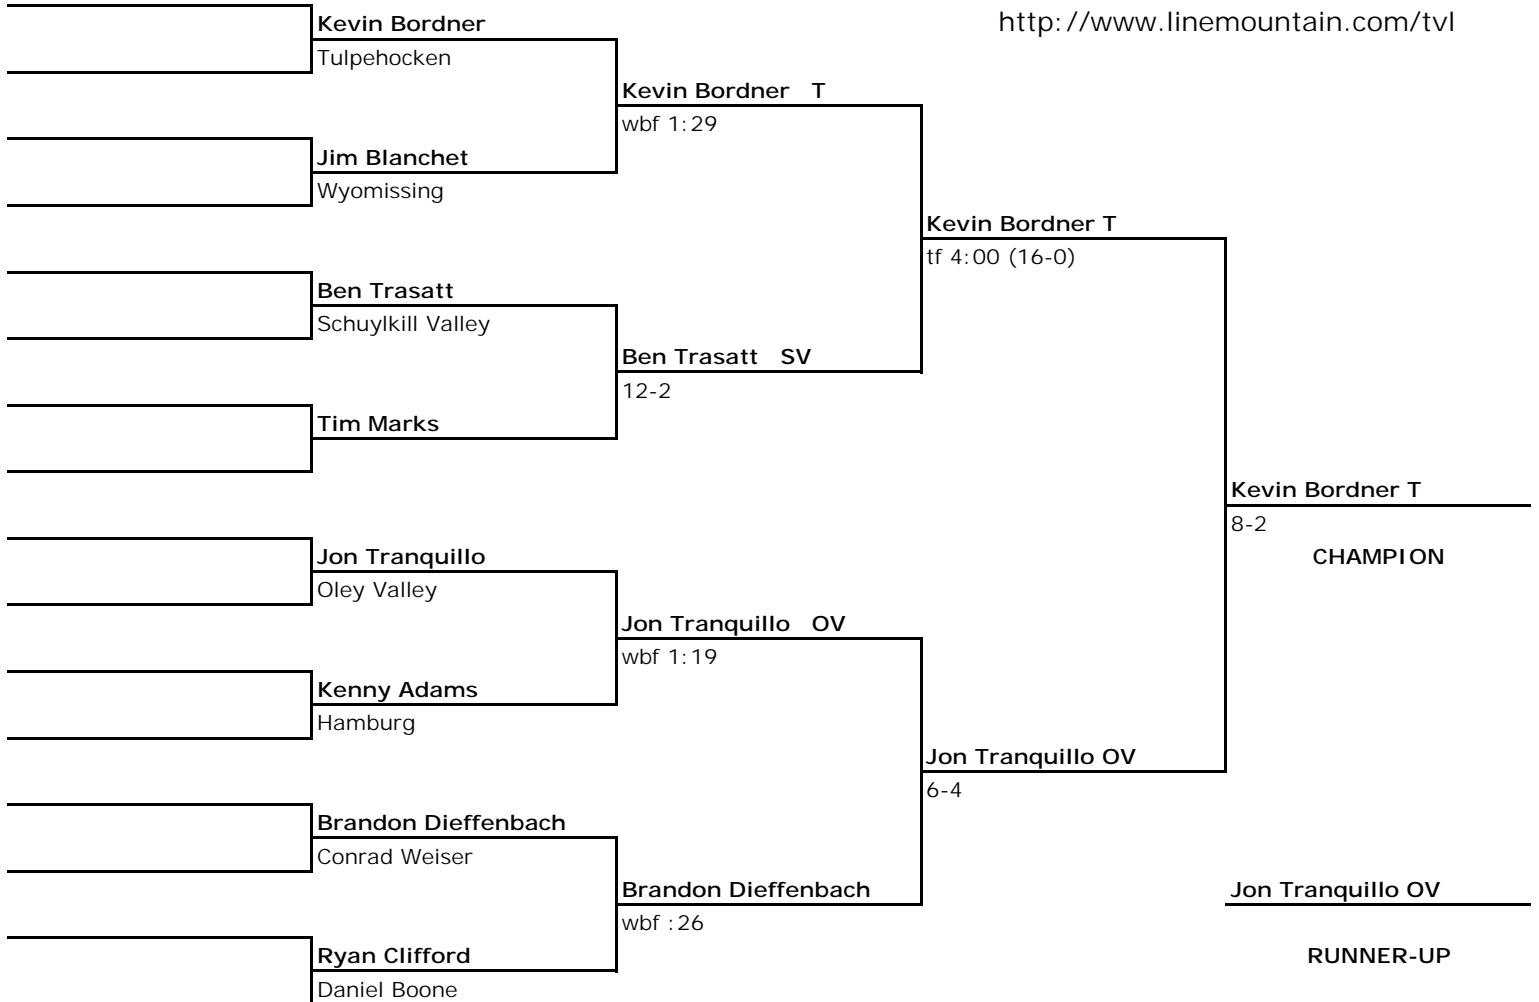

2001
Pennsylvania AA
District III
Section III
171 lbs

<http://www.linemountain.com/tvl>

Championship Bracket