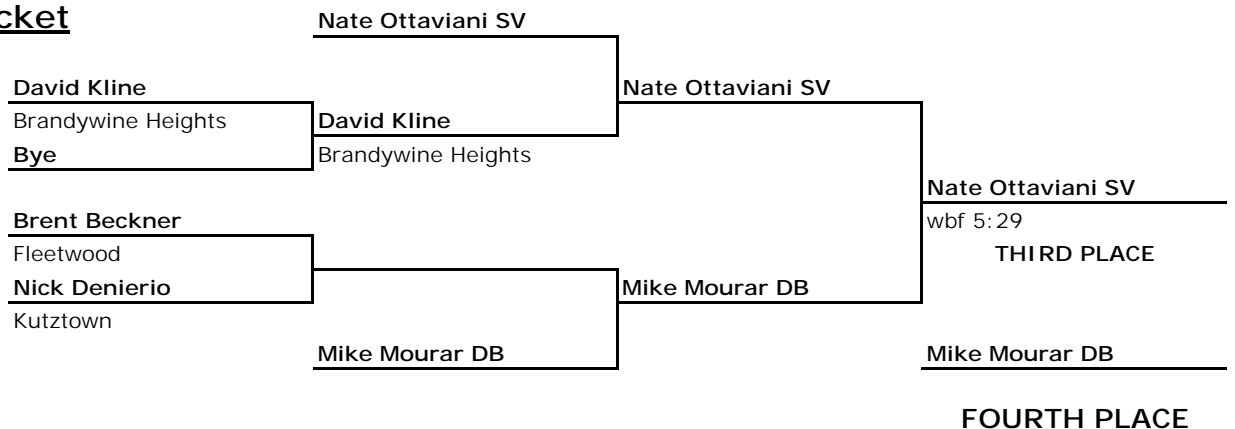

Consolation Bracket