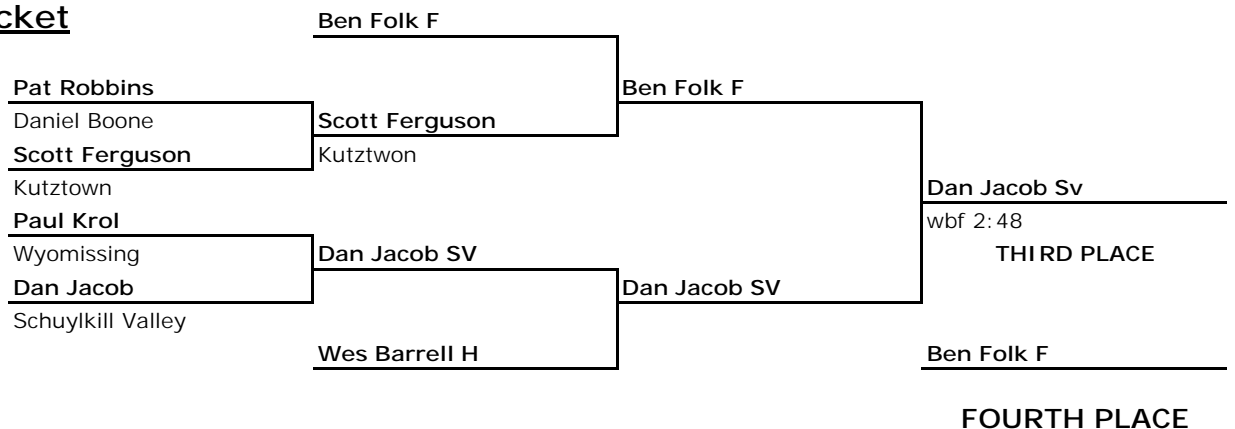

Consolation Bracket