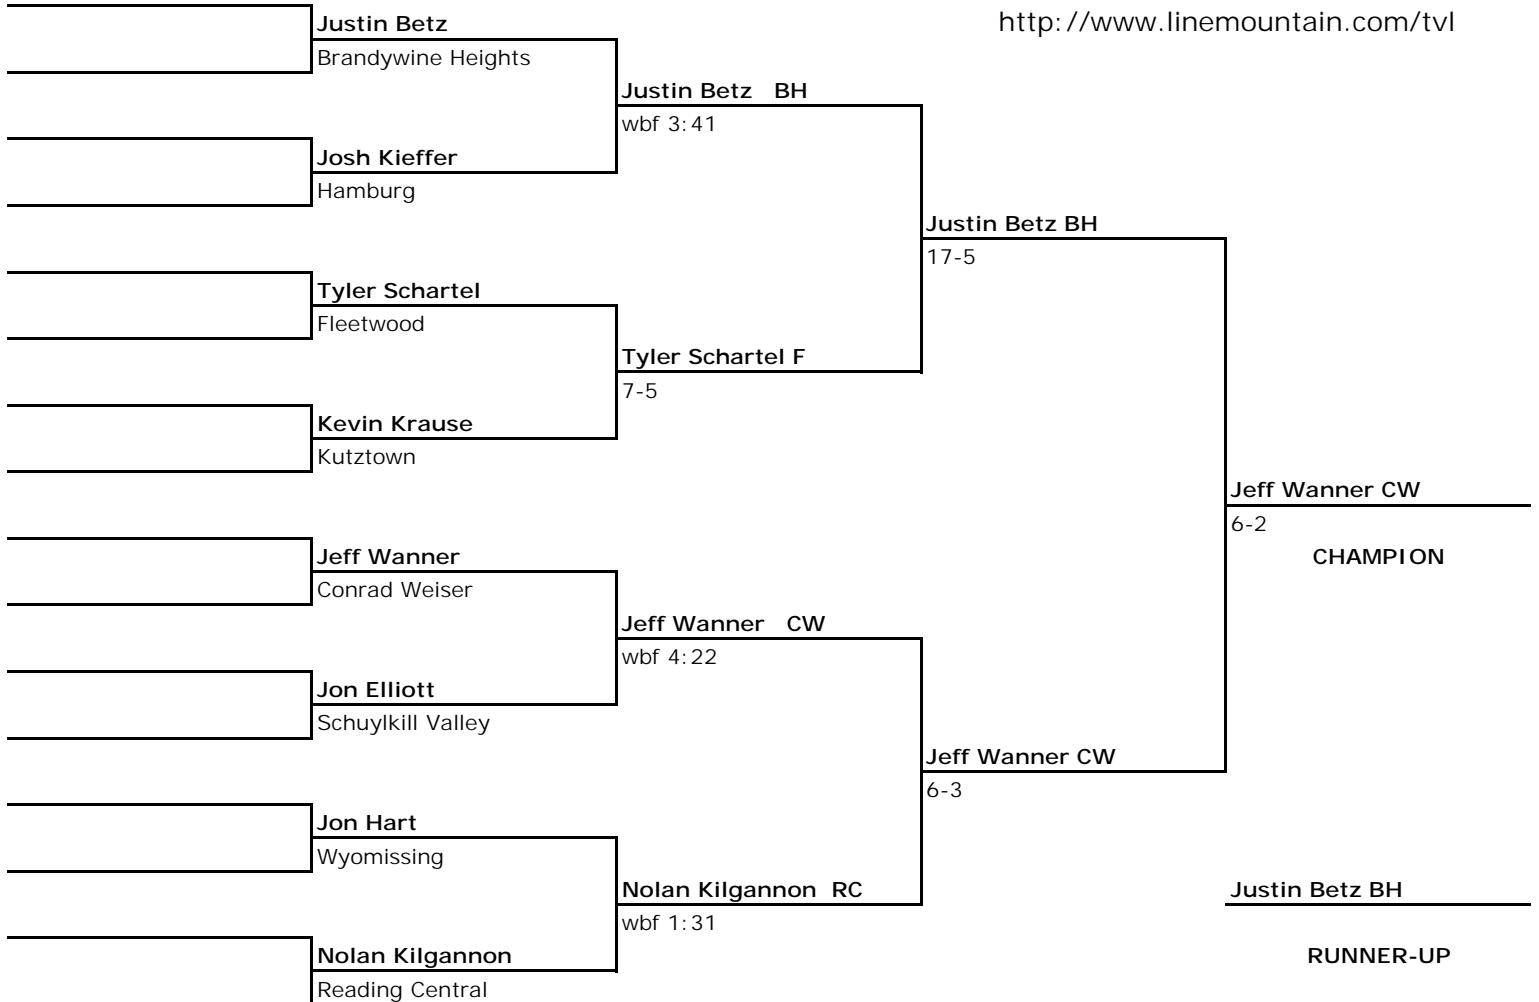

**2001
Pennsylvania AA
District III
Section III
189 lbs**

<http://www.linemountain.com/tvl>

Championship Bracket