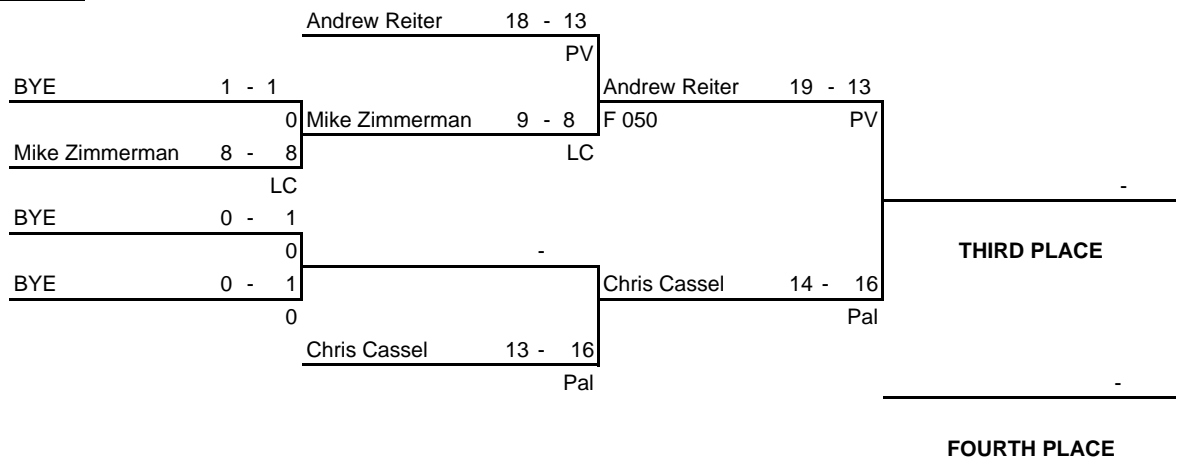

Consolation Bracket