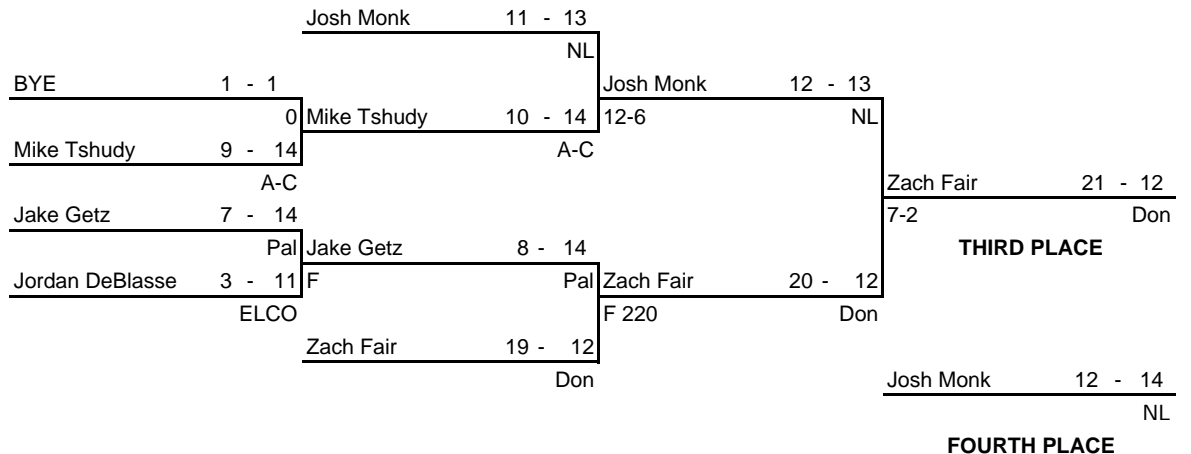

Consolation Bracket