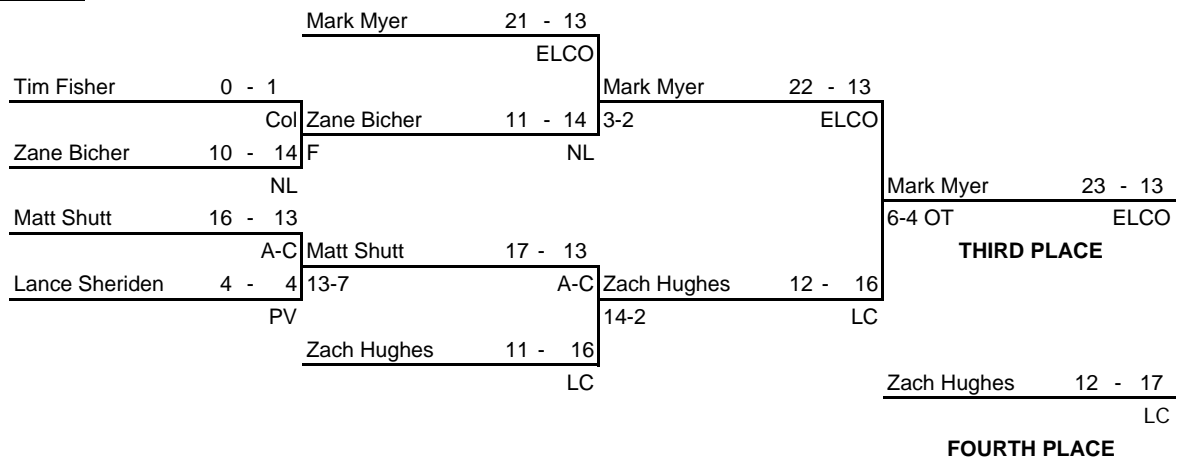

Consolation Bracket