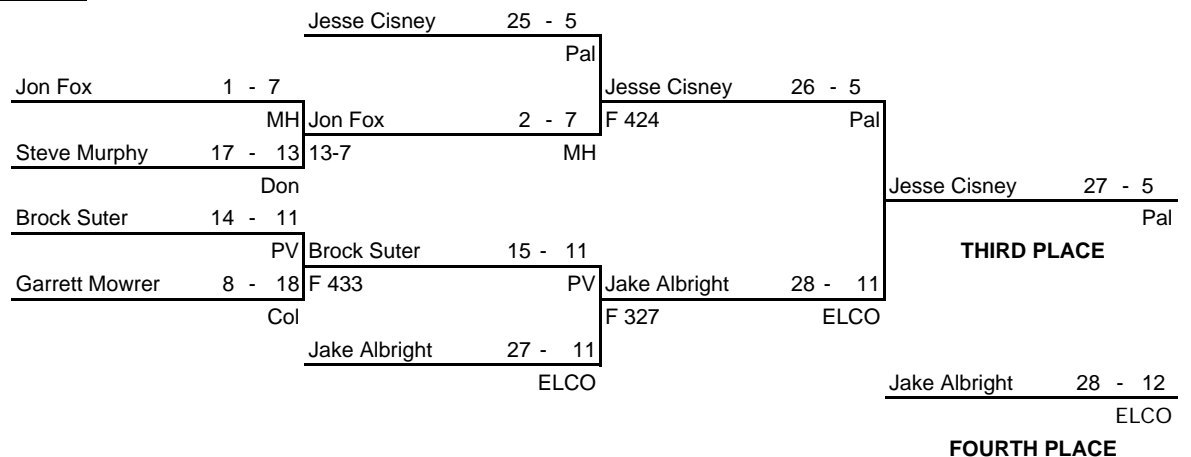

Consolation Bracket