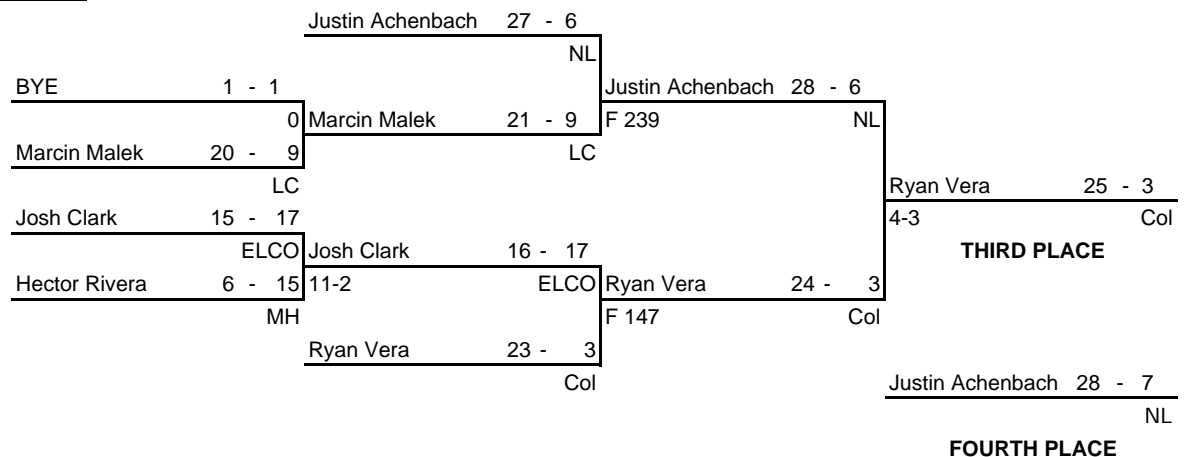

Consolation Bracket