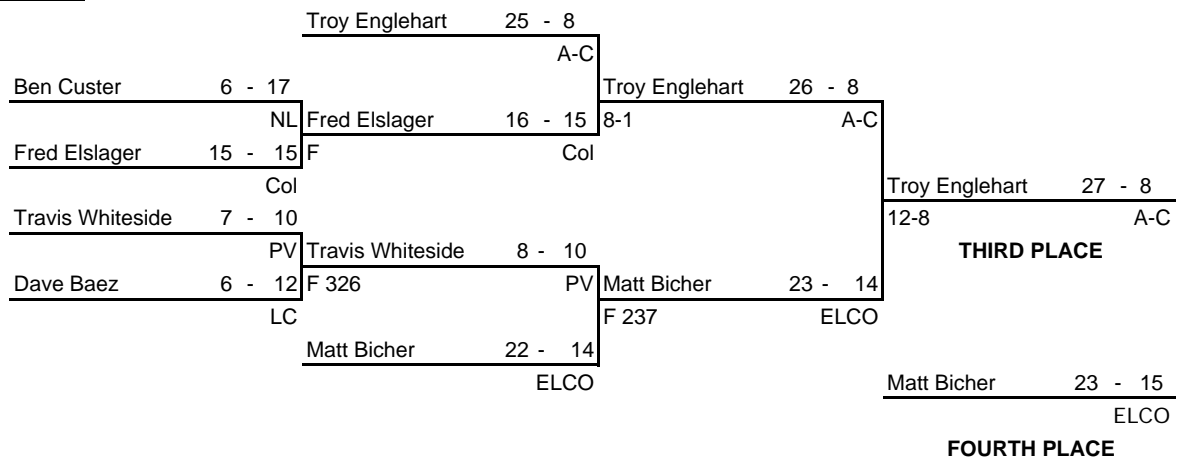

Consolation Bracket