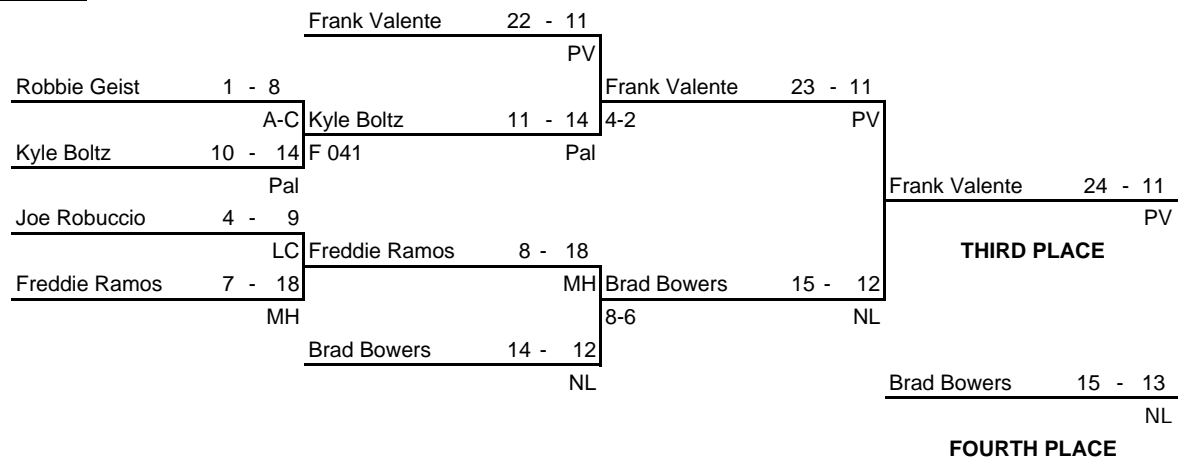

Consolation Bracket