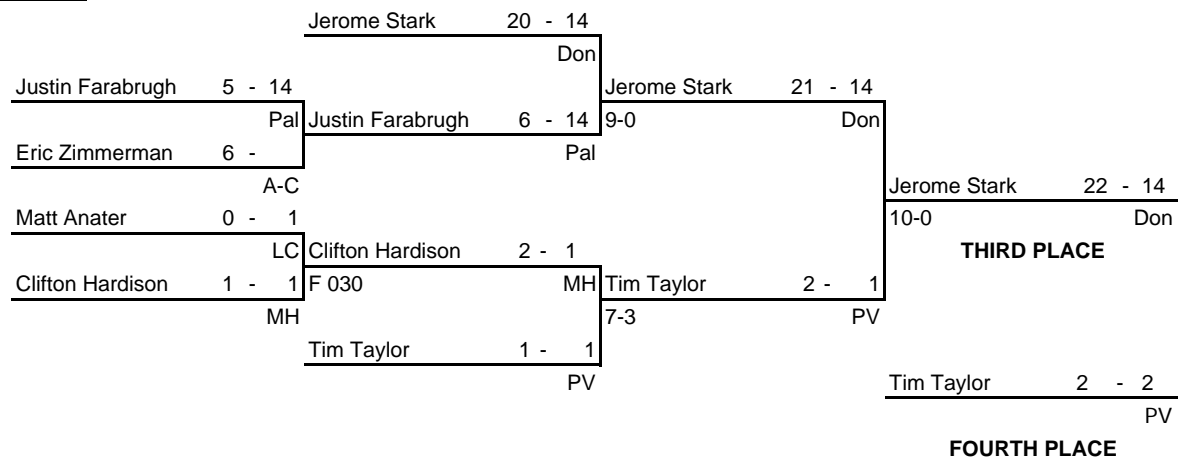

Consolation Bracket