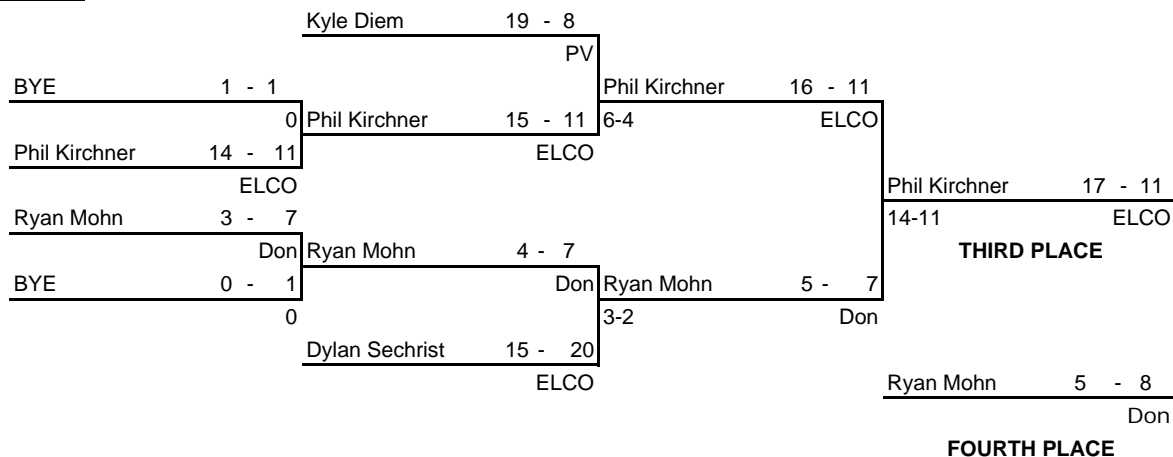

Consolation Bracket