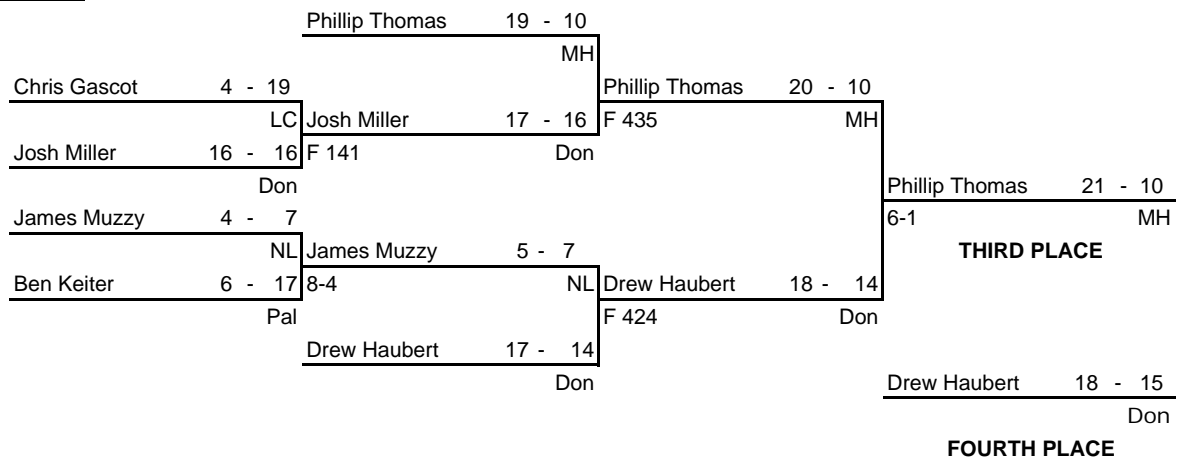

Consolation Bracket