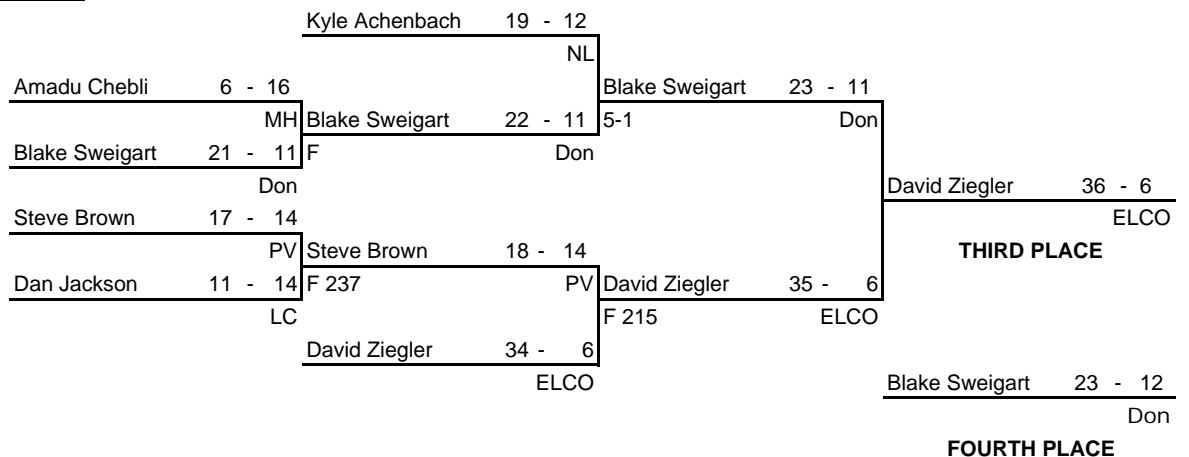

Consolation Bracket