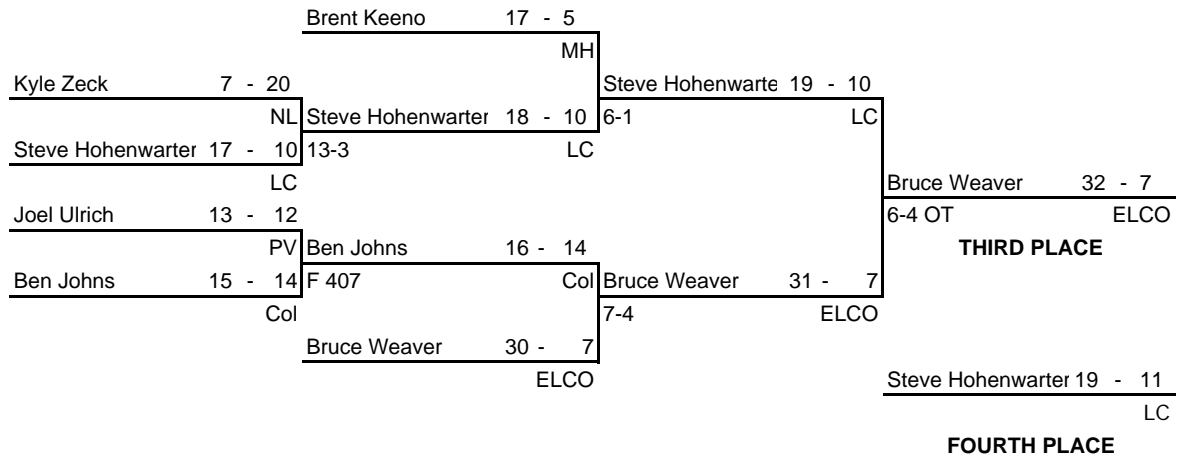

Consolation Bracket