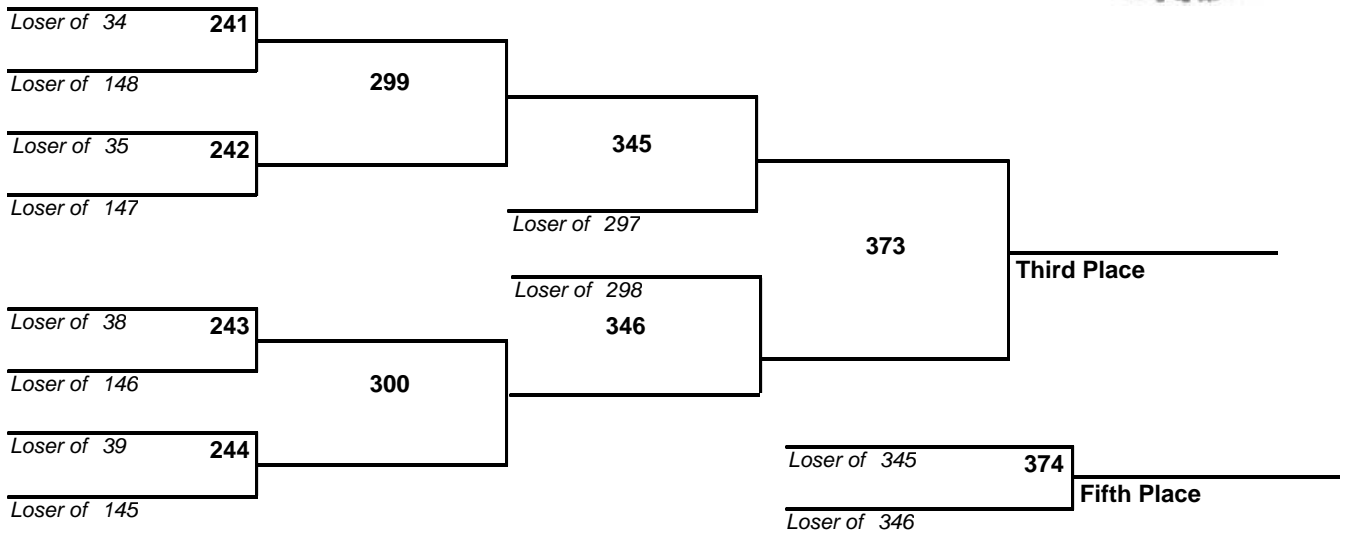

PIAA SOUTH EAST REGIONAL AA WRESTLING CHAMPIONSHIPS

130